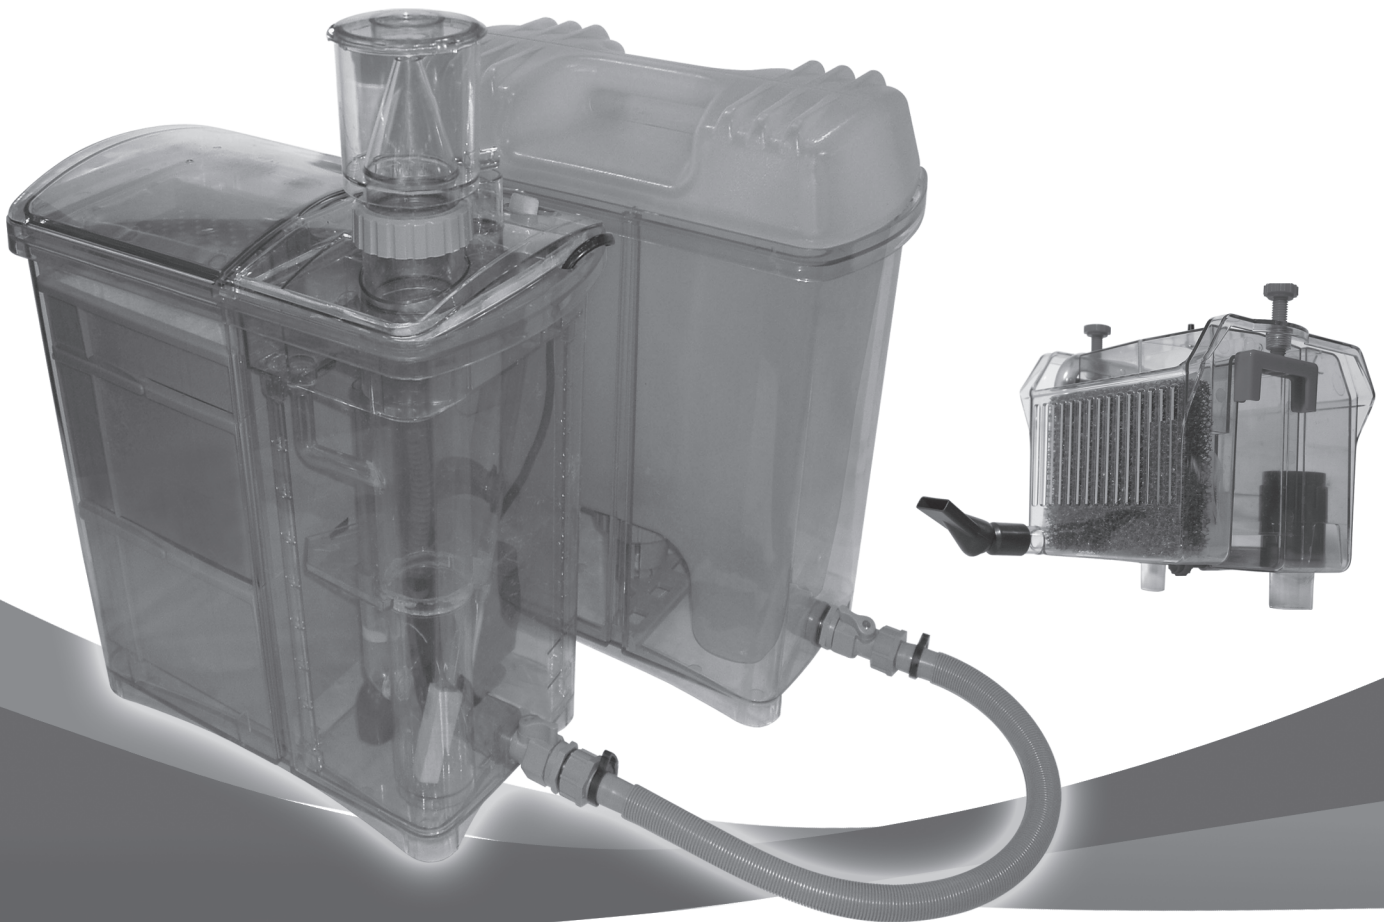

## **Everything You Need in a Filter Plus More**

**We use Sintered Glass for biological filtration, Bio-Balls for additional biological and increased gas exchange plus Carbon Cloth for unsurpassed chemical filtration.**

- Pro Series Filter
- Auto Fill System- Adds 4 gallons of make-up water to compensate for tank evaporation
- Surface Skimmer Overflow
- Sintered Glass Bio-Cylinders
- Aqua Lifter with Hanger
- Rapids Submersible Pump 700 gph
- Stellar Plus Air Pump
- Protein Skimmer
- Bio-Balls
- Carbon Cloth