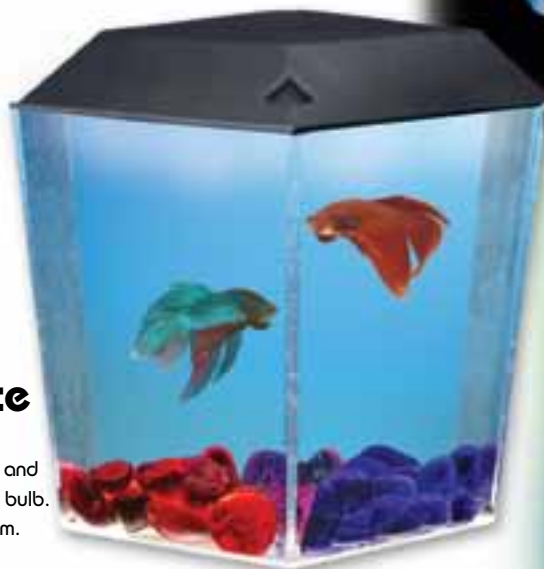

AQ11004

BettaView

This 1 gallon tank comes with a removable hood and tank divider. Safely keeps two bettas.

AQ11204

BettaView Brite

FOR NIGHT-TIME VIEWING

This 1 gallon tank includes a divider and removable lighted hood with 7 watt bulb. An ideal night light for children's room.