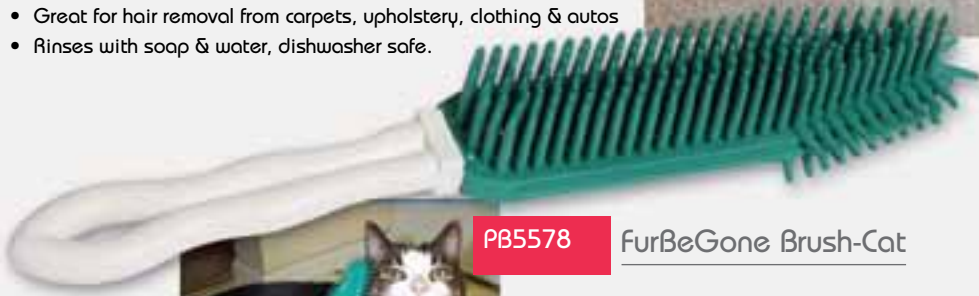

PB6500 Litter Butler Mat

Litter Box Mat

- Stylishly shaped 15.25" x 11.75"
- Cleans paws
- Traps and holds litter
- Stops tracking
- Comes in grey

New non-absorbent backing and fibers are easy to clean. Just shake or rinse off.

FurBeGone Grooming Brush

Dual purpose cleaning and grooming brush. Made of a special type of rubber called TPR, these soft bristles generate an electrostatic charge that attracts pet hair. Features:

- No harsh metal blades against pet
- Gently soothes and massages as it grooms
- Great for hair removal from carpets, upholstery, clothing & autos
- Rinses with soap & water, dishwasher safe.