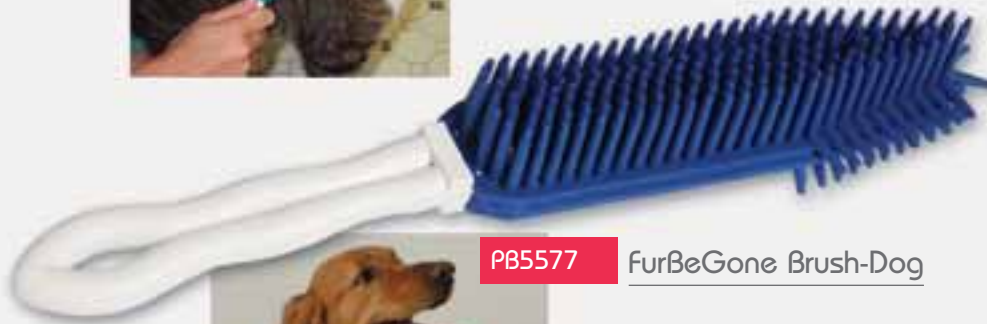

PB5577 FurBeGone Brush-Dog

PB5579 FurBeGone Broom

Removes pet hair from everywhere; vinyl, hardwood, carpet, cement and tile floors. Made from an unique one-of-a-kind material, TPR, these soft but durable bristles generate an electrostatic charge that attracts pet hair, dust, glass fragments and lint. Telescoping handle extends from 29" to 51". Easy clean-up with soap and water, or detach broom head and run through dishwasher cycle.